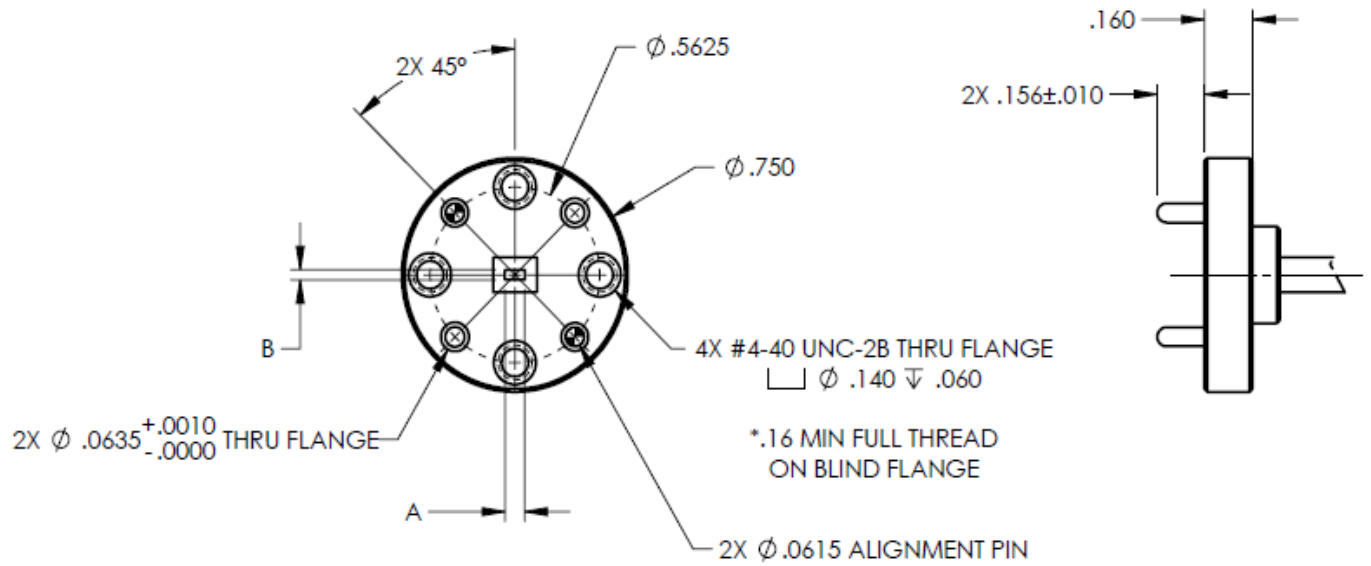

PRECISION ANTI-COCKING WAVEGUIDE FLANGE DETAIL

| WR- | A | B |
|-----|------|-------|
| 15 | .148 | .074 |
| 12 | .122 | .061 |
| 10 | .100 | .050 |
| 08 | .080 | .040 |
| 06 | .065 | .0325 |
| 05 | .051 | .0255 |
| 04 | .043 | .0215 |
| 03 | .034 | .017 |